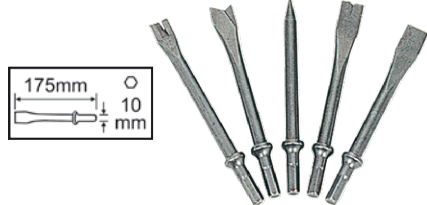

AS-28H

P.V.P: 14€

SET 4 CINCELES HEX. CORTOS

Ref: 2032222

AS-29H

P.V.P: 35€

SET 5 CINCELES HEX. LARGOS

Ref: 2032246

AS-43H

P.V.P: 52€

SET 4 CINCELES HEX. EXTRALARGOS

Ref: 2032250

AS-18

P.V.P: 8€

PORTA BROCAS 3/8" CON LLAVE 10mm.

Ref: 2032232