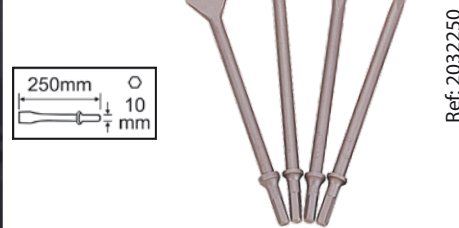

AS-28H

P.V.P: 14€

SET 4 CINCELES HEX. CORTOS

Ref: 2032222

AS-29H

P.V.P: 35€

SET 5 CINCELES HEX. LARGOS

Ref: 2032246

AS-43H

P.V.P: 52€

SET 4 CINCELES HEX. EXTRALARGOS

Ref: 2032250

AS-18

P.V.P: 8€

PORTA BROCAS 3/8" CON LLAVE 10mm.

Ref: 2032232