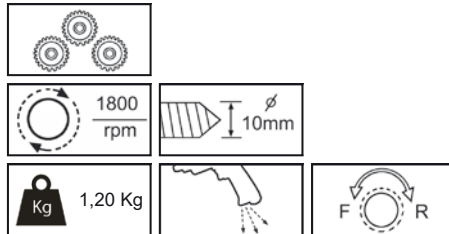

Ref: 2032073

AR-3002B
TALADRO REV. 3/8" PORTABROCAS AUTOM.

P.V.P: 81€

Ref: 2032084

AR-3002C
TALADRO 3/8" INDUSTRIAL

P.V.P: 199€

Ref: 2032076

AR-3010
TALADRO 1/2"