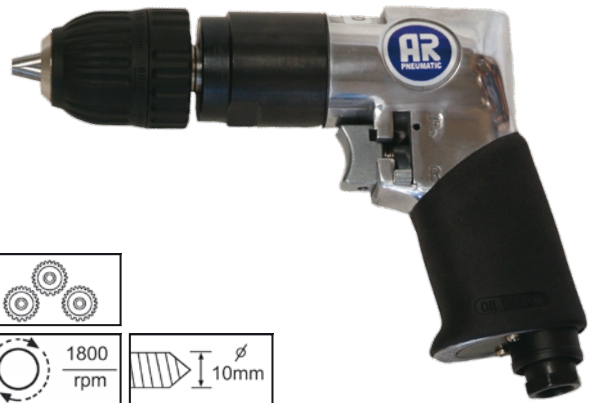

AR-3001
TALADRO 3/8"

P.V.P: 75€

Ref: 2032072

AR-3001C
TALADRO 3/8"

P.V.P: 92€

Ref: 2032071

AR-3002
TALADRO REVERSIBLE 3/8"

P.V.P: 79€

Ref: 2032073

AR-3002B
TALADRO REV. 3/8" PORTABROCAS AUTOM.

P.V.P: 81€

Ref: 2032084

AR-3002C
TALADRO 3/8" INDUSTRIAL

P.V.P: 199€

Ref: 2032076

AR-3010
TALADRO 1/2"