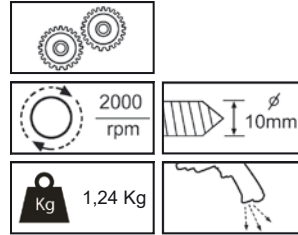

AR-3001
TALADRO 3/8"

P.V.P: 75€

Ref: 2032072

AR-3001C
TALADRO 3/8"

P.V.P: 92€

Ref: 2032071

AR-3002
TALADRO REVERSIBLE 3/8"

P.V.P: 79€