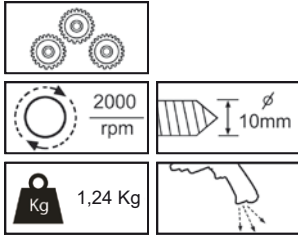

AR-3001
TALADRO 3/8"

P.V.P: 75€

Ref: 2032072

AR-3001C
TALADRO 3/8"

P.V.P: 92€

Ref: 2032071

AR-3002
TALADRO REVERSIBLE 3/8"

P.V.P: 79€