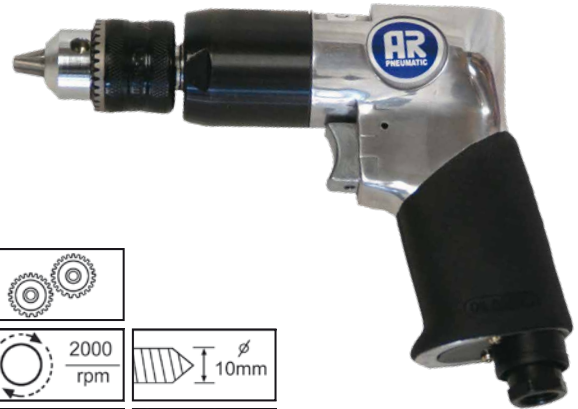

AR-3001
TALADRO 3/8"

P.V.P: 75€

Ref: 2032072

AR-3001C
TALADRO 3/8"

P.V.P: 92€

Ref: 2032071

AR-3002
TALADRO REVERSIBLE 3/8"

P.V.P: 79€

Ref: 2032073

AR-3002B
TALADRO REV. 3/8" PORTABROCAS AUTOM.

P.V.P: 81€

Ref: 2032084

AR-3002C
TALADRO 3/8" INDUSTRIAL

P.V.P: 199€

Ref: 2032076

AR-3010
TALADRO 1/2"