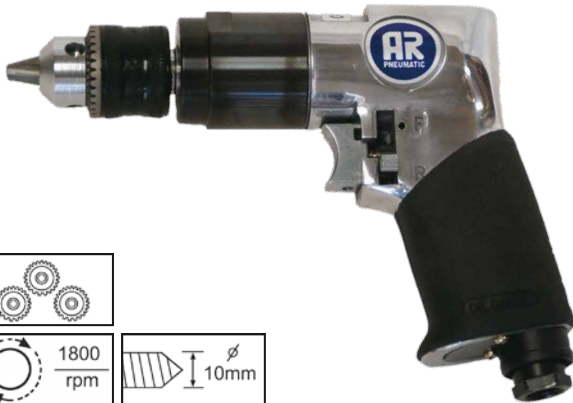

AR-3001
TALADRO 3/8"

P.V.P: 75€

Ref: 2032072

AR-3001C
TALADRO 3/8"

P.V.P: 92€

Ref: 2032071

AR-3002
TALADRO REVERSIBLE 3/8"

P.V.P: 79€

Ref: 2032073

AR-3002B
TALADRO REV. 3/8" PORTABROCAS AUTOM.

P.V.P: 81€

Ref: 2032084

AR-3002C
TALADRO 3/8" INDUSTRIAL

P.V.P: 199€

Ref: 2032076

AR-3010
TALADRO 1/2"