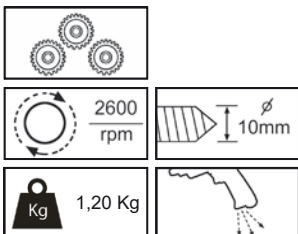

Ref: 2032073

AR-3002B
TALADRO REV. 3/8" PORTABROCAS AUTOM.

P.V.P: 81€

Ref: 2032084

AR-3002C
TALADRO 3/8" INDUSTRIAL

P.V.P: 199€

Ref: 2032076

AR-3010
TALADRO 1/2"