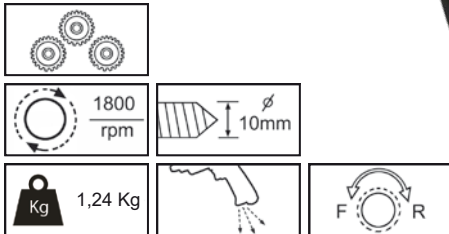

AR-3002C
TALADRO 3/8" INDUSTRIAL